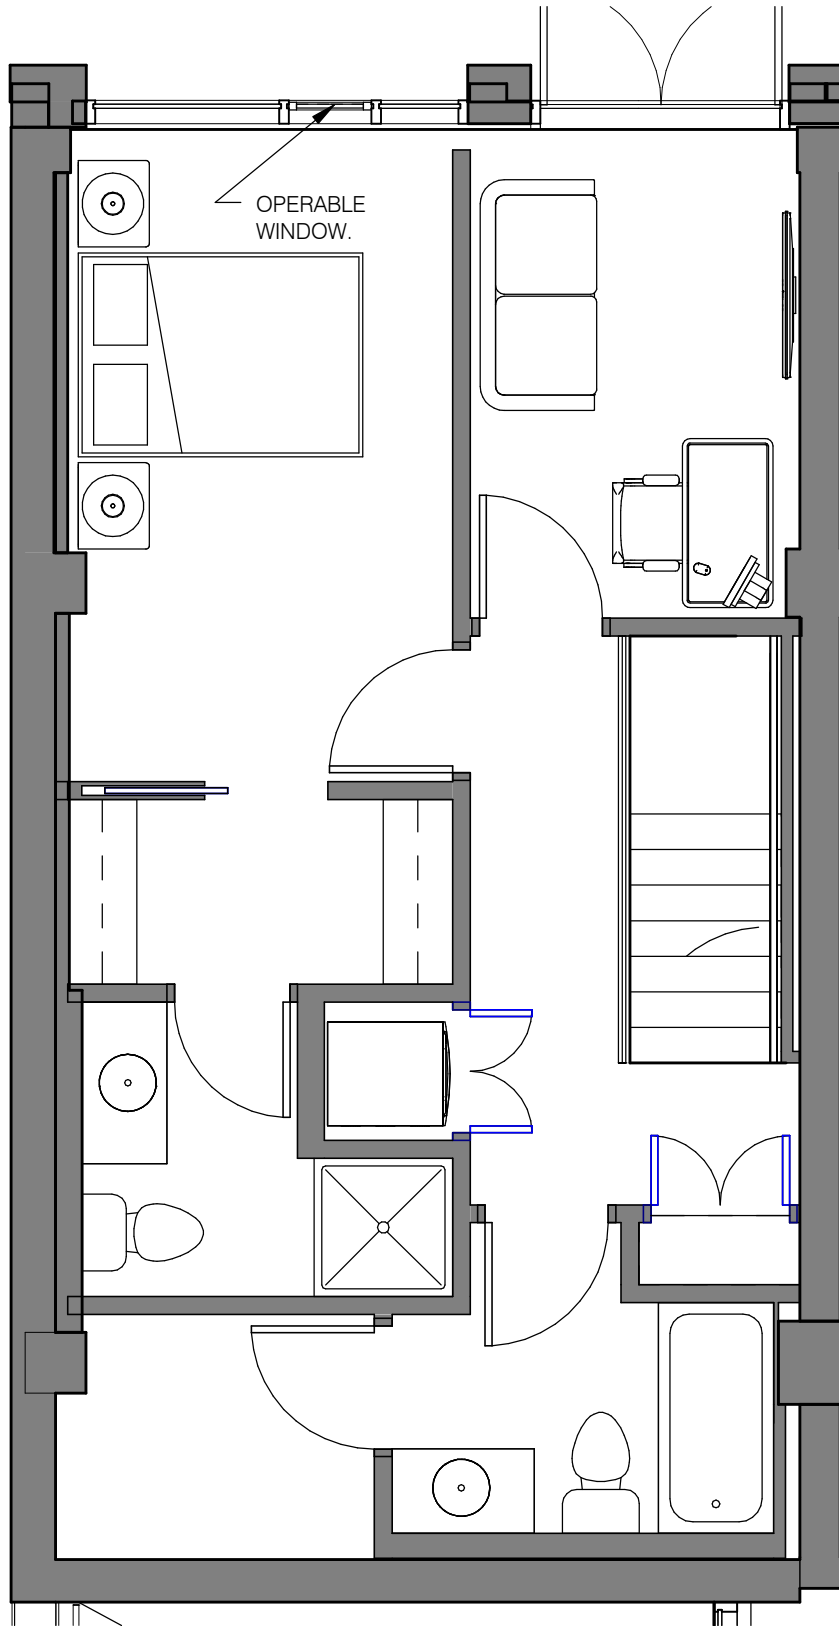

Cedar - Unit Level 1

Centre Square Place

numberTEN
architectural group

winnipeg MB regina SK victoria BC
204 942.0981 306 721.1501 250 360.2106

architecture ■ interior design ■ graphic design

OPERABLE WINDOW.

Cedar Unit Level 2

Centre Square Place

numberTEN
architectural group

winnipeg MB 204 942.0981 regina SK 306 721.1501 victoria BC 250 360.2106

architecture ■ interior design ■ graphic design